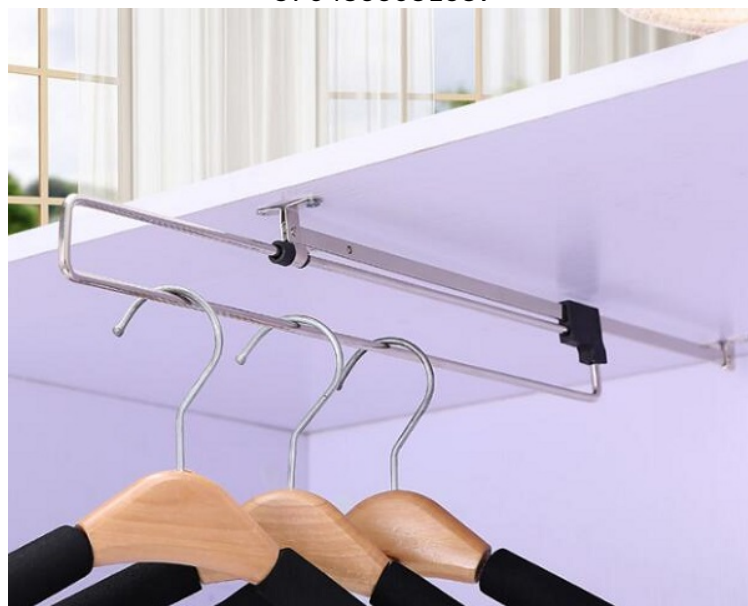

PRODUCT SHEET

Description:

Wardrobe Slide Hanger 400mm NPL, cc 375x32mm

Item number:

22.07.111-1

| Units | Box | Carton | HS Code | Barcode |
|-------|-----|--------|------------|--|
| Pcs. | 20 | 80 | 8302420090 |  |
| | | | | 5704866081689 |